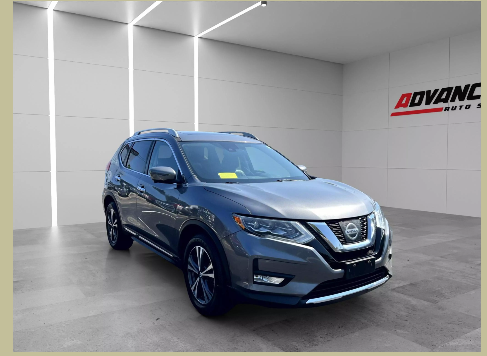

Advanced Auto Sales

237 E Washington St
North Attleboro, MA 02760

(508) 699-0022

<https://www.advancedautoma.com/>
advancedauto130@outlook.com

2017 Nissan Rogue

Exterior Color: **Gray**

Interior Color: **Black**

VIN: **5N1AT2MT1HC869756**

Engine: **4-Cyl, 2.5 Liter**

Body Type: **SUV**

Fuel Type: **Gasoline**

Doors: **4**

Transmission: **Automatic**

FEATURES

Standard

- FWD
- Power Windows
- Cruise Control
- Keyless Start
- Leather
- NissanConnect
- Power Steering
- Power Seat
- Navigation System
- Bluetooth Wireless
- Alloy Wheels
- Backup Camera
- Hill Start Assist Control
- Blind-Spot Monitor
- Hill Descent Control
- ABS (4-Wheel)
- CD/MP3 (Single Disc)
- Heated Seats
- SiriusXM Satellite
- Bose Premium Sound
- Auto, CVT Xtronic
- Dual Air Bags
- 4-Cyl, 2.5 Liter
- Around View Monitor
- Side Air Bags
- Vehicle Dynamic Control
- Rear Spoiler
- F&R Head Curtain Air Bags
- Tilt & Telescoping Wheel
- AM/FM Stereo